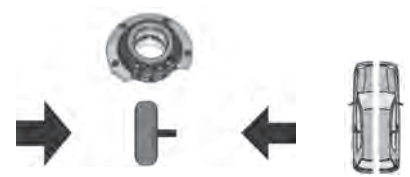

ALFA ROMEO

159 2005/07 → 2008/02

161 1.8 MPI° / 1.9 JTDM / 1.9 JTS / 2.2 JTS / 2.4 JTDM / 3.2 JTS

2005/07 → 2006/03 -7026206 **XHGB41247S01**

162 1.8 MPI° / 1.9 JTDM / 1.9 JTS / 2.2 JTS / 2.4 JTDM / 3.2 JTS

2006/03 → 2008/02 7026207- **XHGB41247S01**

159 Q4 2005/07 → 2008/02 -7026206 **XHGB41232R01**

160 Q4 2005/07 → 2008/02 7026208- **XHGB41232R01**

159 2008/02 → 2010/06 **XHGB41232R01**

2008/02 → 2010/06 **XHGB41247S01**

2008/02 → 2010/06 **4x4** **XHGB41232R01**

2010/06 → 2013/05 **XHGB41232R01**

2010/06 → 2013/05 **XHGB41247S01**

2010/06 → 2013/05 **4x4** **XHGB41232R01**

164 1987/07 → 1992/09

164 2.0°i 1987/07 → 1992/09 **GB40706R00**

164 2.5°TD° / 3.0°i 1987/07 → 1992/09 **GB12955S04**

164 FL92 1992/09 → 1998/09

164 1992/09 → 1998/09 **GB12955S04**

164 Q4 1992/09 → 1998/09 **4x4** **GB12955S04**

164 Super 1992/09 → 1998/09

164 1992/09 → 1998/09 **GB12955S04**

164 3.0°i Q4 1993/11 → 1998/09 **4x4** **GB12955S04**

166 1998/10 → 2003/09

166 2.0°i° / 2.4 JTD° / 2.5°i / 3.0°i

1998/10 → 2003/09 **XBGB41954**

166 FL 2003/10 → 2007/12

168 2.0°i° / 2.4 JTD° / 2.5°i / 3.0°i° / 3.2°i

2003/10 → 2007/12 **XBGB41954**

4C 2013/03 →

4C 2013/03 → **XBGB43389S01**

Alfasud 1 & 2 1971/01 → 1980/12

Alfasud 1971/11 → 1980/03 **LM11749/710** **L45449/410**